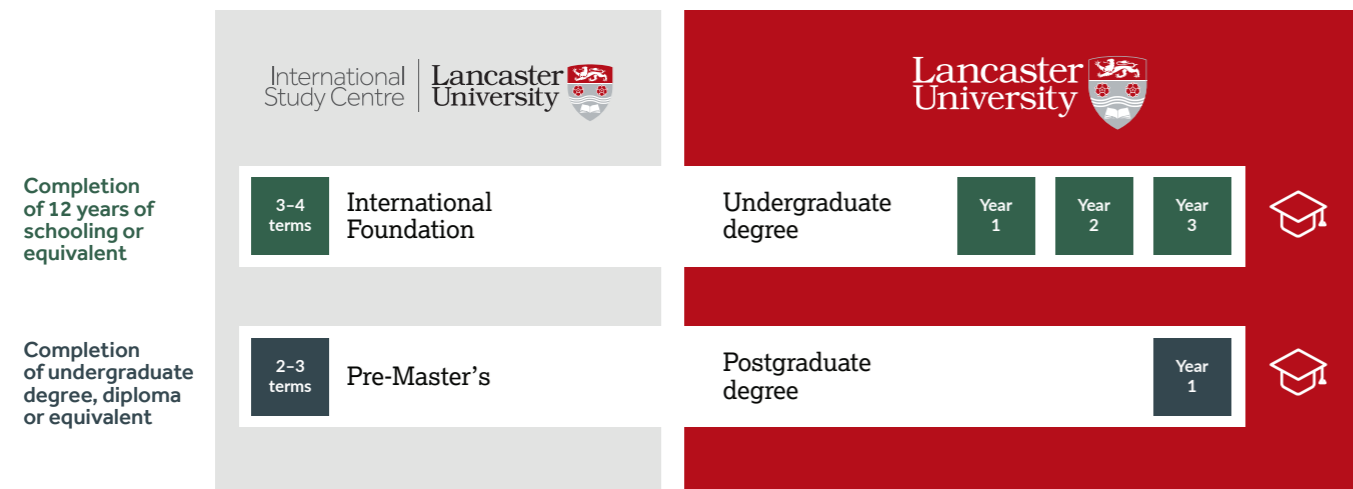

Law

Learn the principles of justice and build your legal career at a diverse and international law school.

UK top 15

for Law

The Times and The Sunday Times Good University Guide 2025

Career prospects

One of the UK's top 20 universities for Law careers, based on alumni success 15 months after graduation.

Guardian University Guide 2025

Community practice

Put your knowledge to good use through Legal Advice – an initiative where students give free legal guidance to the local community.

Our programmes

Prepare for your degree with pathways designed in partnership with Lancaster University. Explore your options to see what your study journey could look like.

International Foundation

Leads to Year 1 of an undergraduate degree at Lancaster University.

- Bridges the gap between high school and university study.
- Modules tailored to build the academic knowledge you need for your chosen degree.
- English language classes help develop your skills to meet the university's requirements.
- Regular start dates and flexible study lengths to suit different English language levels.