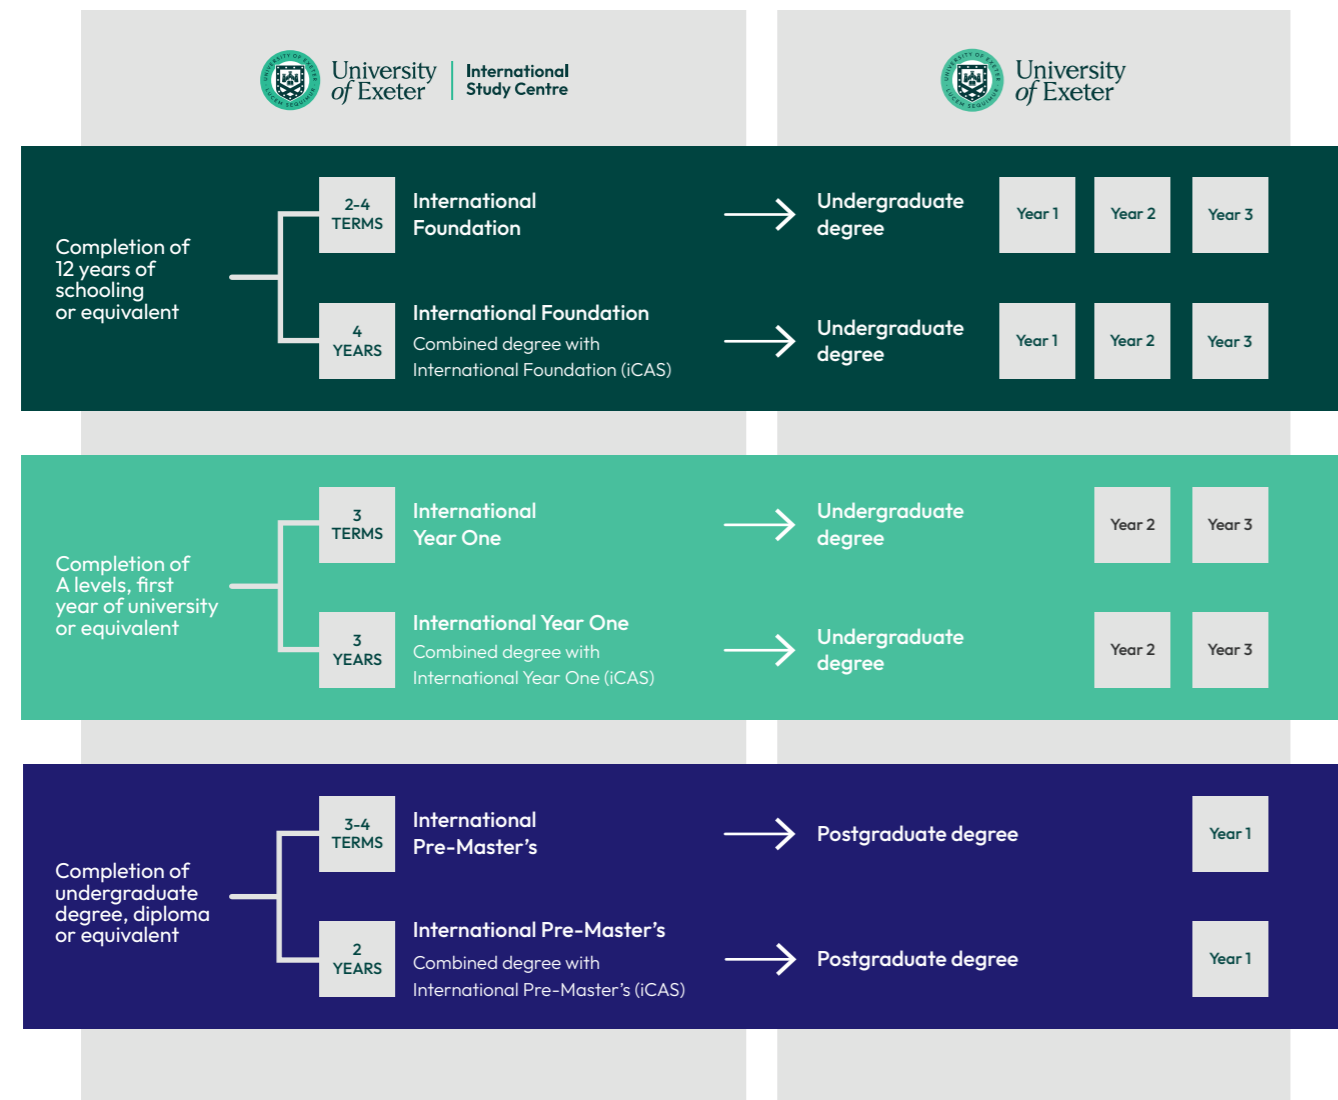

TOP 10

UK top 10 for Psychology

(The Complete University Guide 2026)

NHS experience

Gain clinical training through a unique NHS partnership, including access to a high-profile Treatment Centre.

Industry recognition

Take the first step towards becoming a Chartered Psychologist with a degree accredited by the British Psychological Society.

OUR PROGRAMMES

Prepare for your degree with pathways designed in partnership with the University of Exeter. Explore your options to see what your study journey could look like.

Pathway programmes

Combined degree with pathway (iCAS)

Complete your degree and pathway in a single study plan and on one visa with our iCAS – integrated Confirmation of Acceptance for Studies (CAS) – programmes.

- Undergraduate and postgraduate degree options available.
- One visa for the full length of your study plan.
- Apply with a range of English language qualifications, not just IELTS.

English language courses