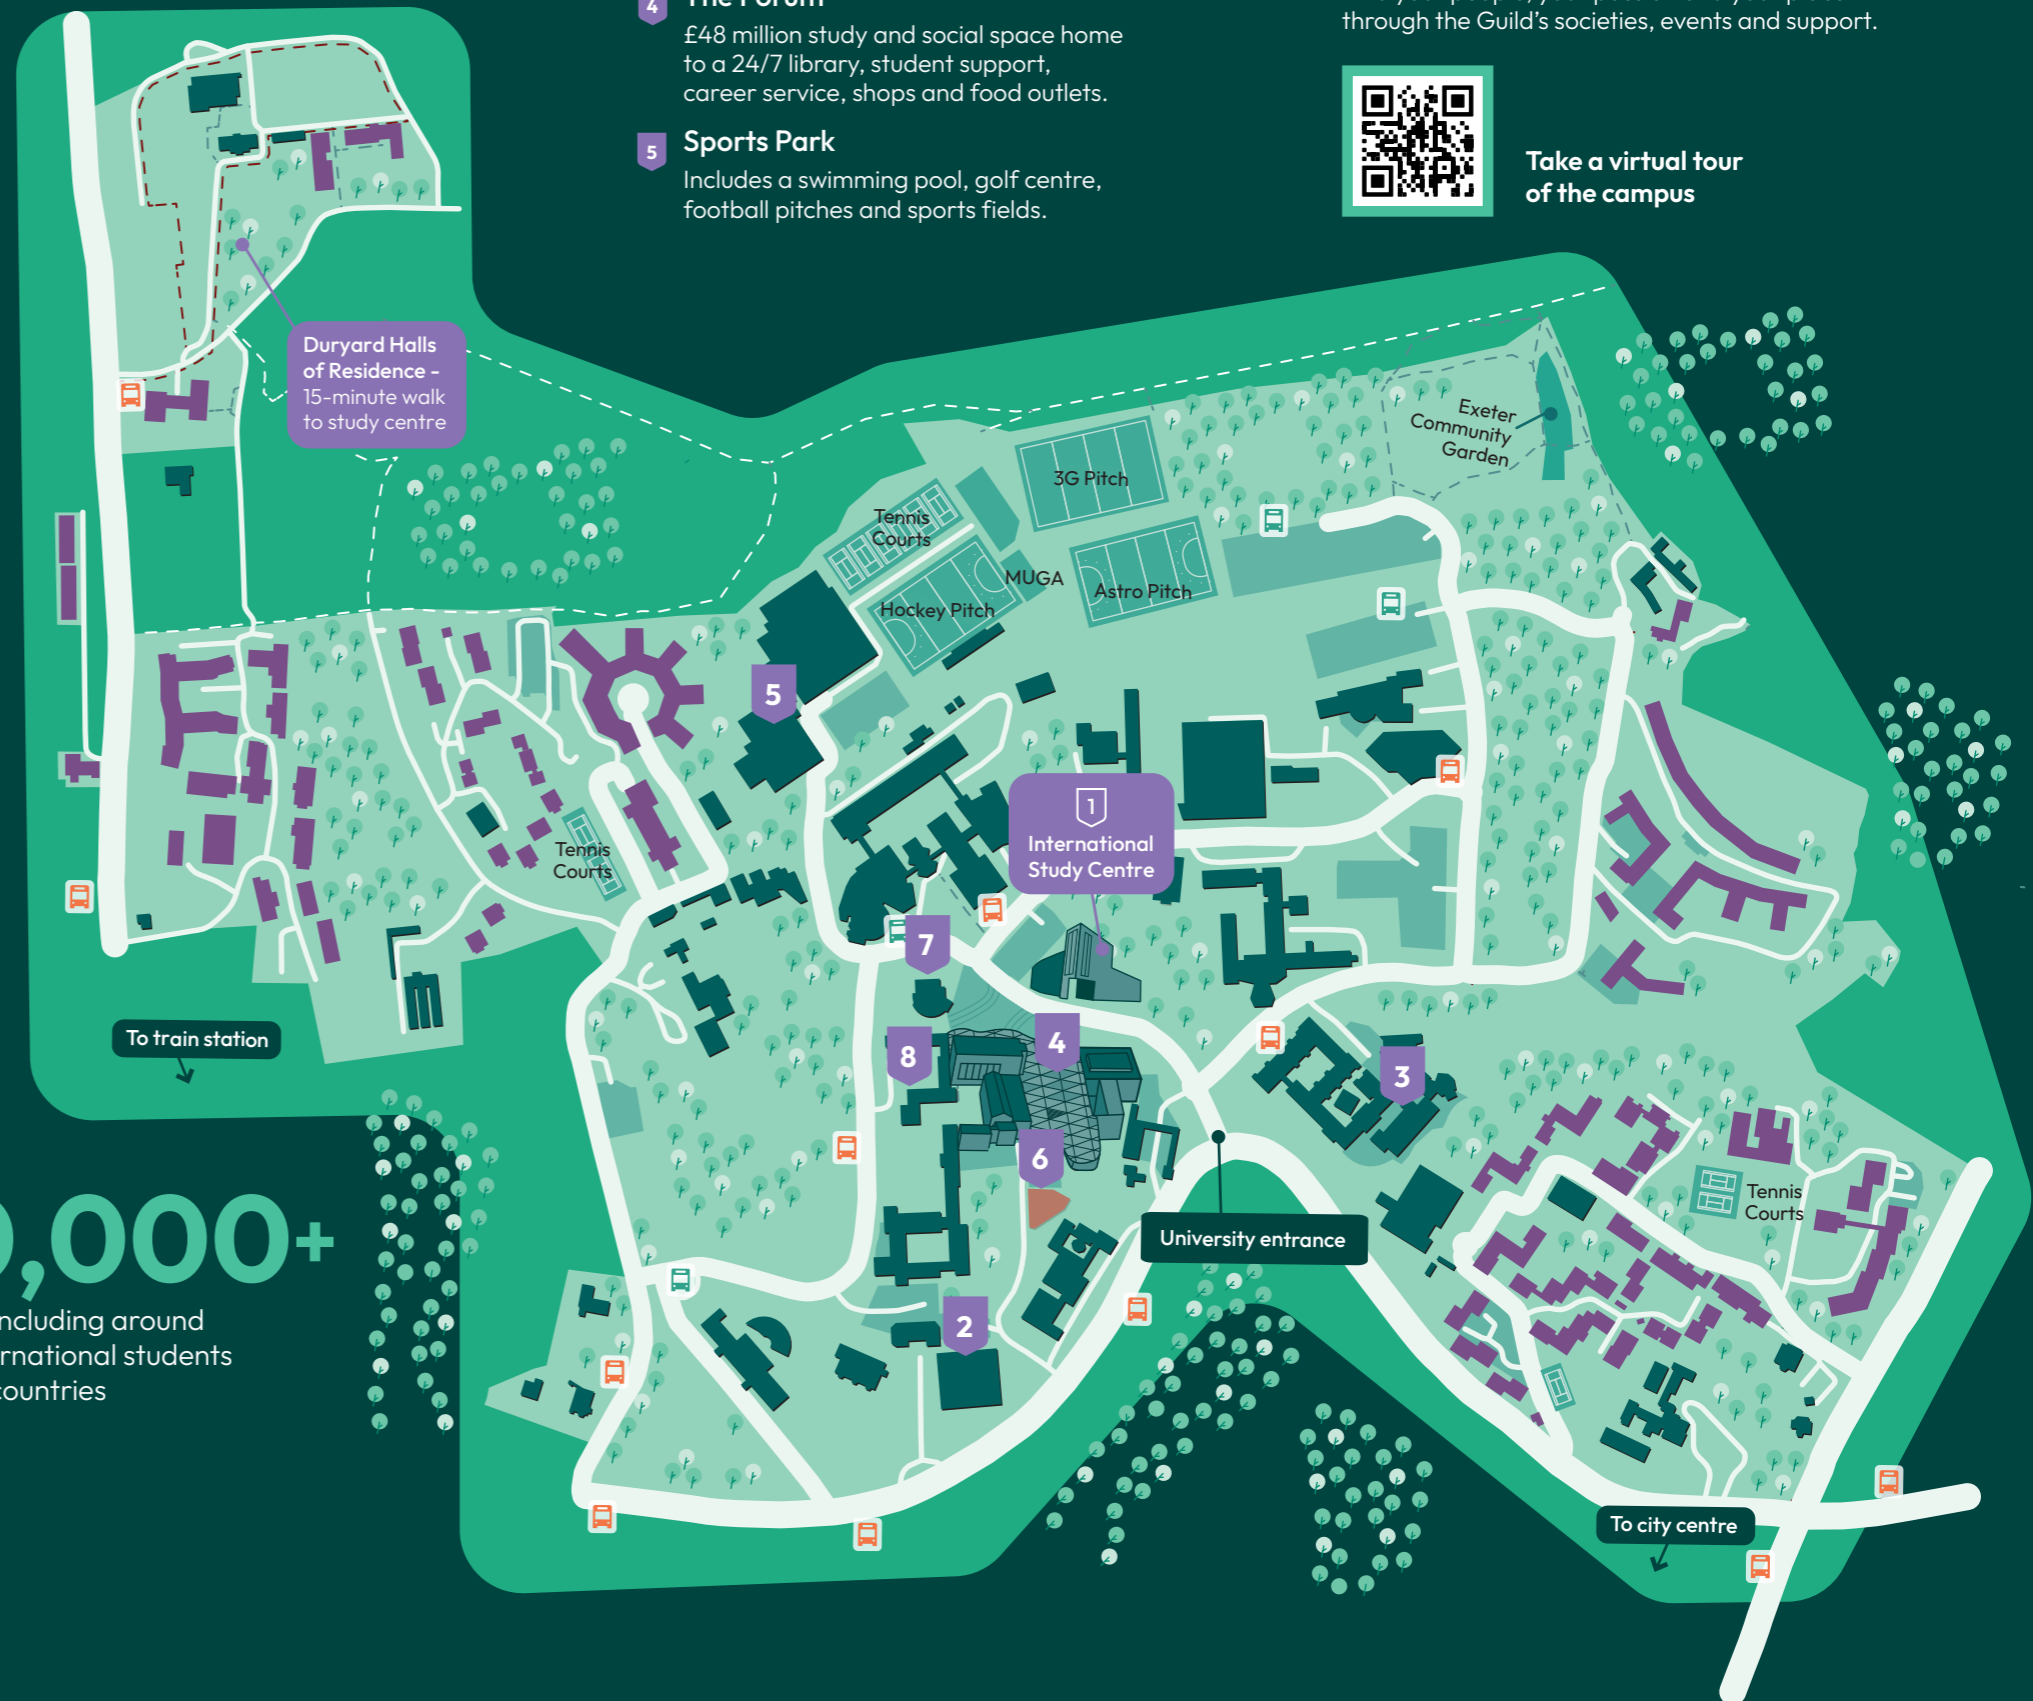

Streattham Campus

1. 1 **International Study Centre**
2. 2 **The Bill Douglas Cinema Museum**
   One of the biggest TV and film material collections in the UK.
3. 3 **Business School**
4. 4 **The Forum**
   £48 million study and social space home to a 24/7 library, student support, career service, shops and food outlets.
5. 5 **Sports Park**
   Includes a swimming pool, golf centre, football pitches and sports fields.
6. 6 **Multifaith chaplaincy**
   A safe space for personal and group worship.
7. 7 **Northcott Theatre**
   Watch dance, music, drama and comedy on campus.
8. 8 **The Students' Guild**
   Find your people, your passion and your place through the Guild's societies, events and support.

Take a virtual tour
of the campus